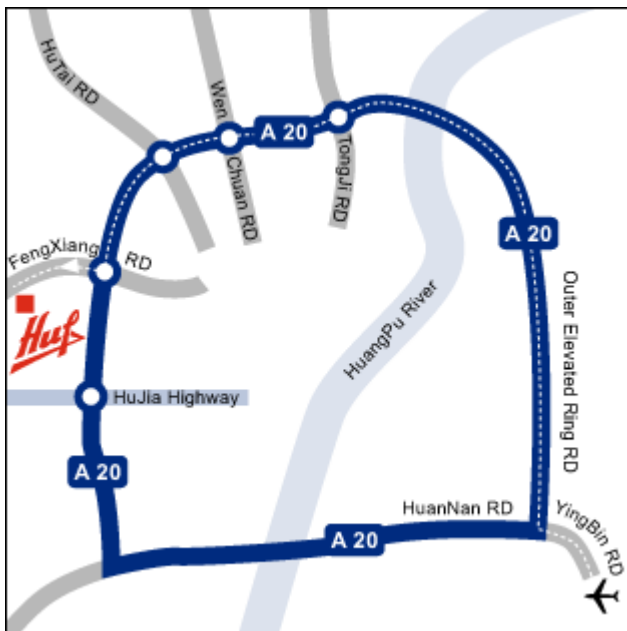

Directions to Shanghai Huf Liyong

Shanghai Huf Liyong

Automotive Lock Co., Ltd.

168 Dong Xi Xiang Road, Luodian Baoshan 201908,

Shanghai, PR China

Tel: +86 21 56868040

Fax: +86 21 36130048

From Pudong International Airport Shanghai

Overview:

Directions:

From Pudong Airport direct to YingBin Road.

When reaching the crossroad of HuanNan Road and Outer Elevated Ring Road, turn right and go up to the elevated road.

Go along the road, when you reach FengXiang Road, go down and turn right into FengXiang Road.

Shanghai Huf Liyong is on the left.